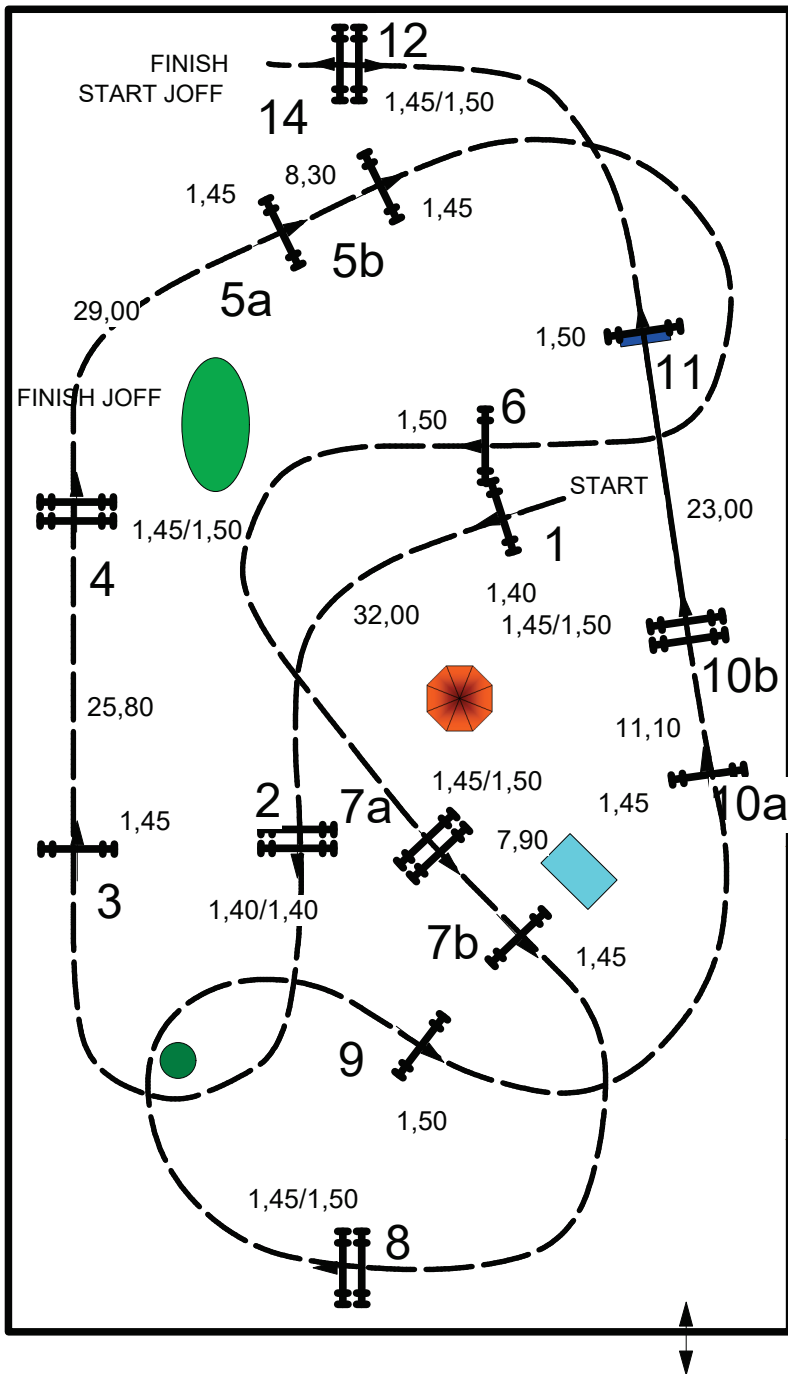

### 1 - \$40,000 Circle Oak Equine Grand Prix

- FEI RG / ART: 2.A
- HEIGHT: National Standard
- SPEED: 350m/min
- FIRST ROUND: 1-12
- DISTANCE: 480
- TIME ALLOWED: 83 sec
- JUMP OFF: 14,6,2,10A,7A,7B,3,4
- J/O DISTANCE: 310m
- J/O TIME ALLOWED: 54 sec